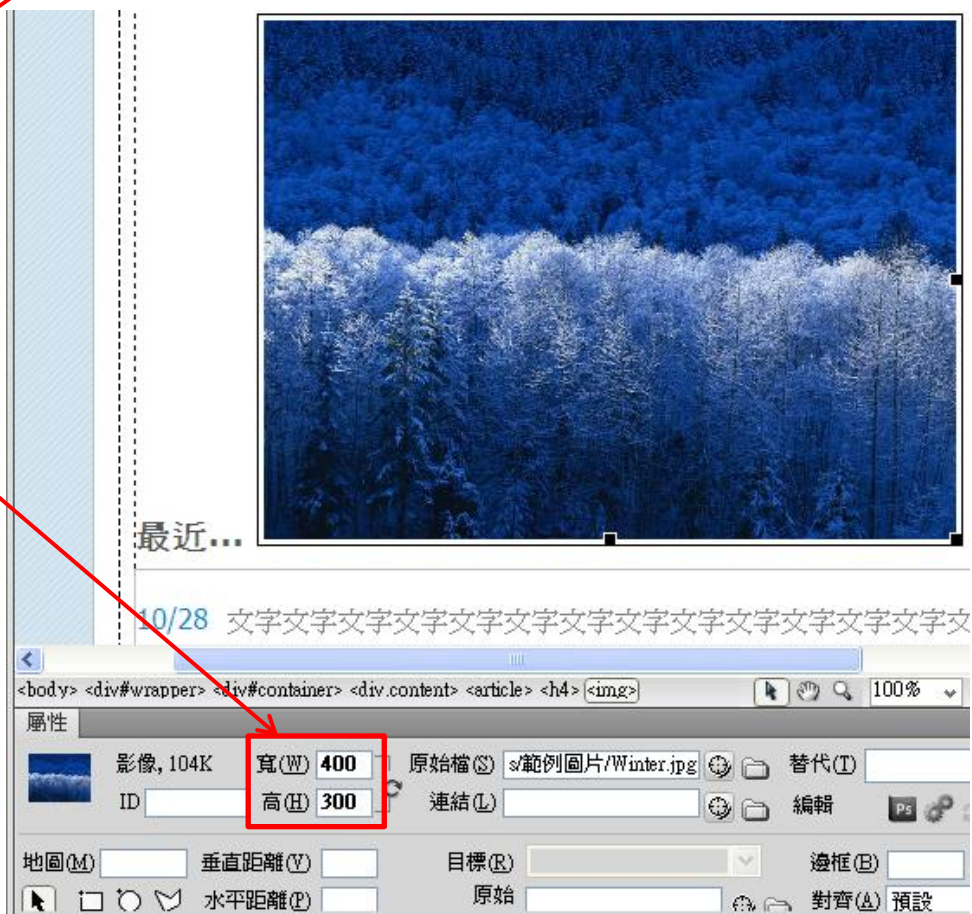

插入圖片

- 插入>影像
- 選擇要插入的圖片
- 選擇儲存圖片的位置
- 調整圖片尺寸